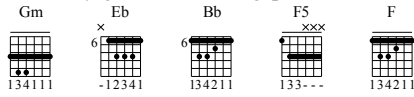

Avicii - Hey Brother

by guitarsheets.blogspot.com

Moderate ♩ = 120

Musical notation for measures 1-6. Chords: Gm, Eb, Bb, F5. Includes guitar tablature with fret numbers and string indicators (T, B).

Musical notation for measures 7-12. Chords: Gm, F, Bb, Eb, F, Bb, Eb. Includes guitar tablature with fret numbers and string indicators (T, B).

Musical notation for measures 13-19. Chords: Gm, Gm, Eb, Bb, F, Gm. Includes guitar tablature with fret numbers and string indicators (T, B).

Musical notation for measures 20-25. Chords: F, Bb, Eb, F, Bb, Eb, Gm. Includes guitar tablature with fret numbers and string indicators (T, B).

Musical notation for measures 26-33. Chords: Gm, Eb, Bb, F, Bb, Eb, F. Includes guitar tablature with fret numbers and string indicators (T, B).

Musical notation for measures 34-40. Chords: Bb, Eb, Gm, Gm, Eb, F, Gm, Bb, F, Gm, Eb, F, Gm. Includes guitar tablature with fret numbers and string indicators (T, B).